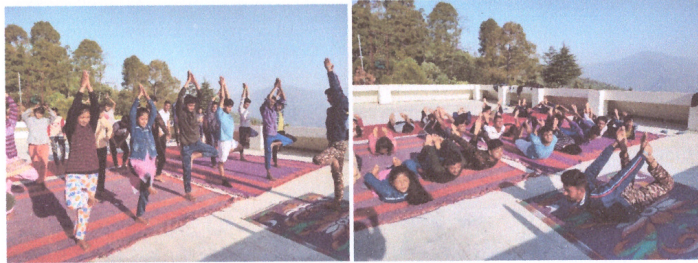

Co-Ordinator, NAAC
Government Degree College
Talwari, Chamoli, 246482
Uttarakhand

Principal
Govt. Degree College
Talwari (Chamoli)
Pin 246482

512

Yoga:

Co-Ordinator, NAAC
Government Degree College
Talwari, Chamoli-246482
Uttarakhand