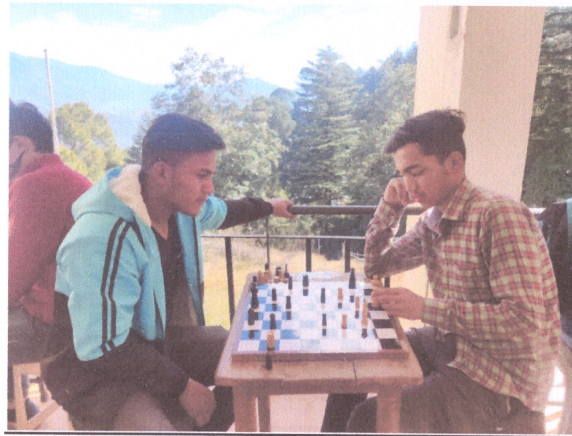

Co-Ordinator, NAAC
Government Degree College
Talwari, Chamoli, 246482
Uttarakhand

Principal
Govt. Degree College
Talwari (Chamoli)
Pin 246482