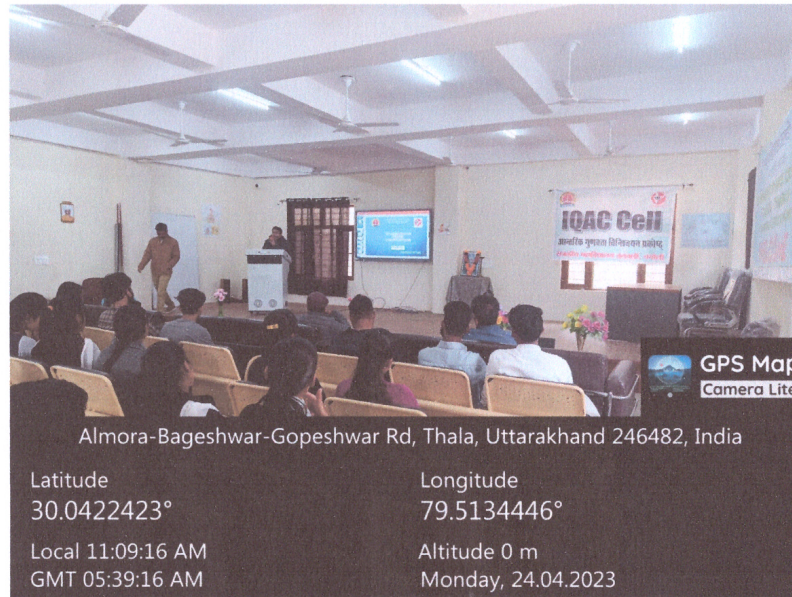

Photo of Seminar Hall/Conference Hall, Smart Classrooms and Edusat Room with all the ICT Tools.

[Signature]
Co-Ordinator, NAAC
Government Degree College
Talwari, Chamoli-246482
Uttarakhand

[Signature]
Principal
Govt. Degree College
Talwari (Chamoli)
246482