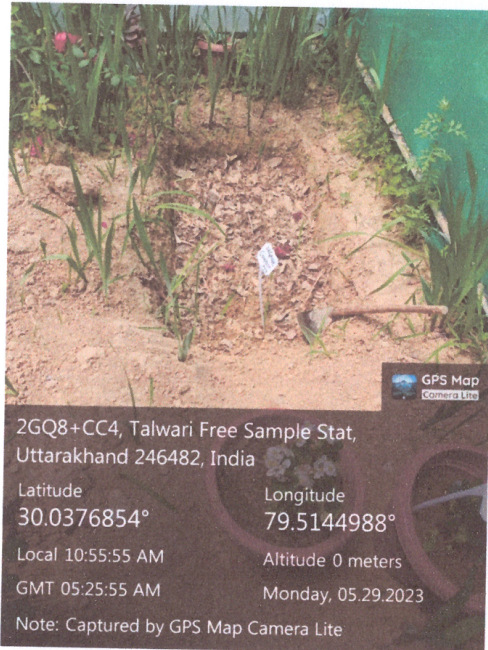

POLY HOUSE

Organic Compost Pit

[Signature]
Co-Ordinator, IAAC
Government Degree College
Talwari, Chamoli-246482
Uttarakhand

[Signature]
Principal
Govt. Degree C-
Talwari (Chamoli)
Pin 246482