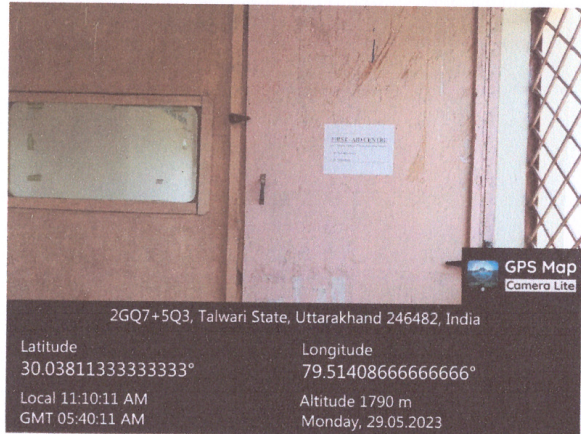

First Aid Centre