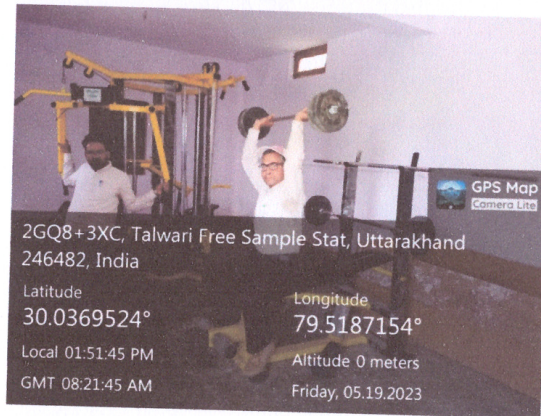

Gymnasium

**Co-Ordinator, NAAC
Government Degree College
Talwari, Chamoli-246482
Uttarakhand**

**Principal
Govt. Degree College
Talwari (Chamoli)
Pin 246482**