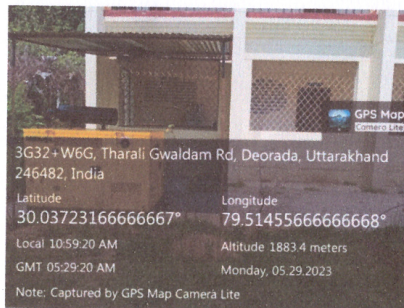

Gen Set (15 KV)

[Signature]
Co-Ordinator, NAAC
Government Degree College
Talwari, Chamoli-246482
Uttarakhand

[Signature]
Principal
Govt. Degree College
Talwari (Chamoli)
Pin 246482