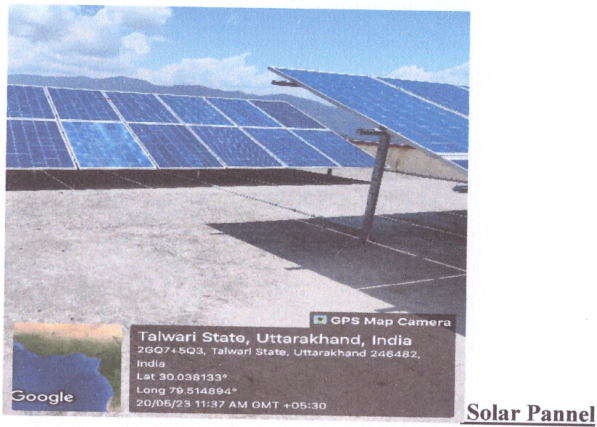

Trash Pit

Gymnasium

**Co-Ordinator, NAAC
Government Degree College
Talwari, Chamoli-246482
Uttarakhand**

**Principal
Govt. Degree College
Talwari (Chamoli)
Pin 246482**

[Handwritten Signature]
 Co-Ordinator, NAAC
 Government Degree College
 Talwari, Chamoli-246402
 Uttarakhand