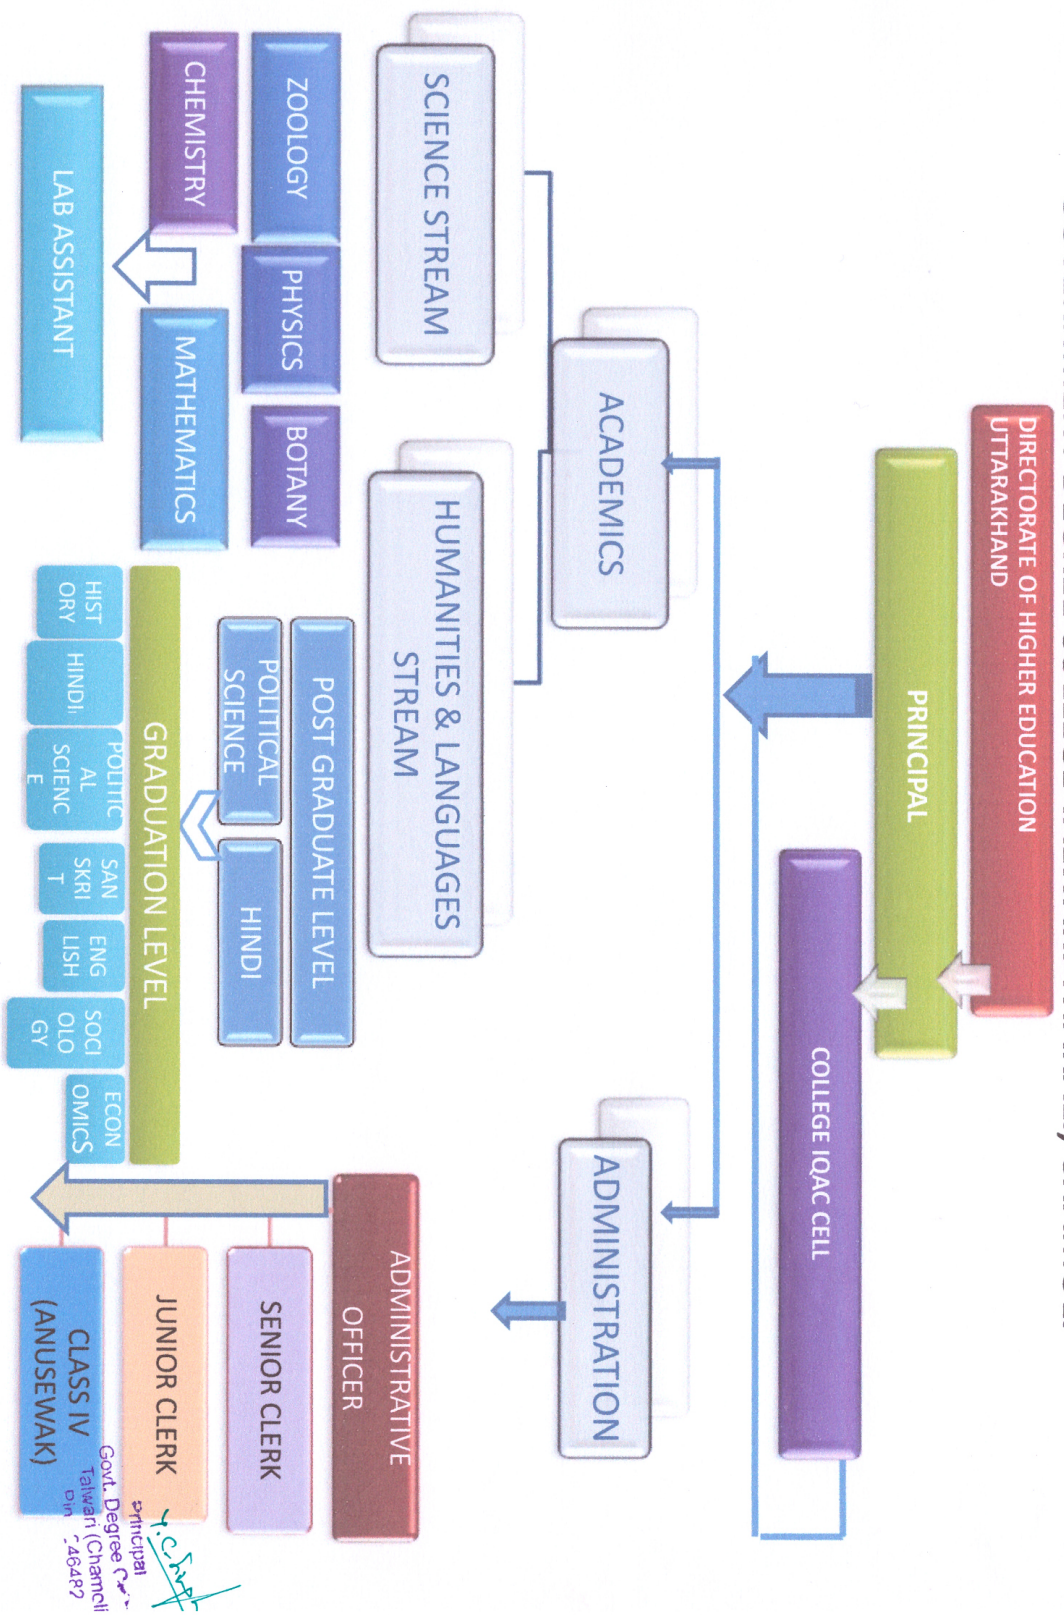

5/12

# ORGANOGRAM

## GOVERNMENT DEGREE COLLEGE TALWARI THARALI, CHAMOLI

*(Signature)*  
Principal  
Govt. Degree College  
Talwari (Chamoli)  
Pin - 246482

*[Signature]*  
Co-Ordinator, NMAC  
Government Degree College  
Tilwari, Chamoli-246482  
Uttarakhand

Decentralization of College Powers

*[Signature]*  
Principal  
Govt. Degree College  
Tilwari (Chamoli)  
Pin - 246482